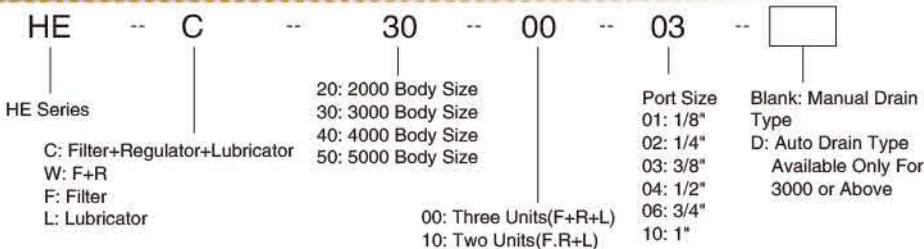

How to Order?

- * Working Press.: 0.5–10Bar
- * Max. Press.: 15Bar
- * Working Temp.: 5–60°C
- * Filter Precision: 25 μ (5 μ is optional)

Order example:

- * HE series, F+R+L, 3000 Body Size, Port Size: 3/8", Manual Drain Type, Model: HEC3000–03
- * HE series, F.R+L, 3000 Body Size, Port Size: 3/8", Auto Drain Type, Model: HEC3010–03D
- * HE series, F+R, 3000 Body Size, Port Size: 3/8", Manual Drain Type, Model: HEW3000–03
- * HE series, Filter, 3000 Body Size, Port Size: 3/8", Auto Drain Type, Model: HEF3000–03D
- * HE series, Lubricator, 3000 Body Size, Port Size: 3/8", Manual Drain Type, Model: HEL3000–03