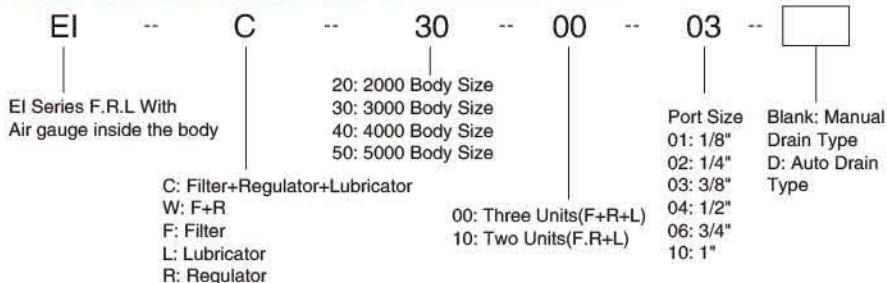

How to Order?

- * Working Press.: 0.5–10Bar
- * Max. Press.: 15Bar
- * Working Temp.: 5–60°C
- * Filter Precision: 25 μ (5 μ is optional)

Order example:

- * EI series,F+R+L,3000 Body Size, Port Size: 3/8",Manual Drain Type,Model: EIC3000-03
- * EI series,F.R+L,3000 Body Size, Port Size: 3/8",Auto Drain Type,Model: EIC3010-03D
- * EI series,F+R,3000 Body Size, Port Size: 3/8",Manual Drain Type,Model: EIW3000-03
- * EI series,Filter,3000 Body Size, Port Size: 3/8",Auto Drain Type,Model: EIF3000-03D
- * EI series,Lubricator,3000 Body Size, Port Size: 3/8",Model: EIL3000-03
- * EI series,Regulator,3000 Body Size, Port Size: 3/8",Model: EIR3000-03